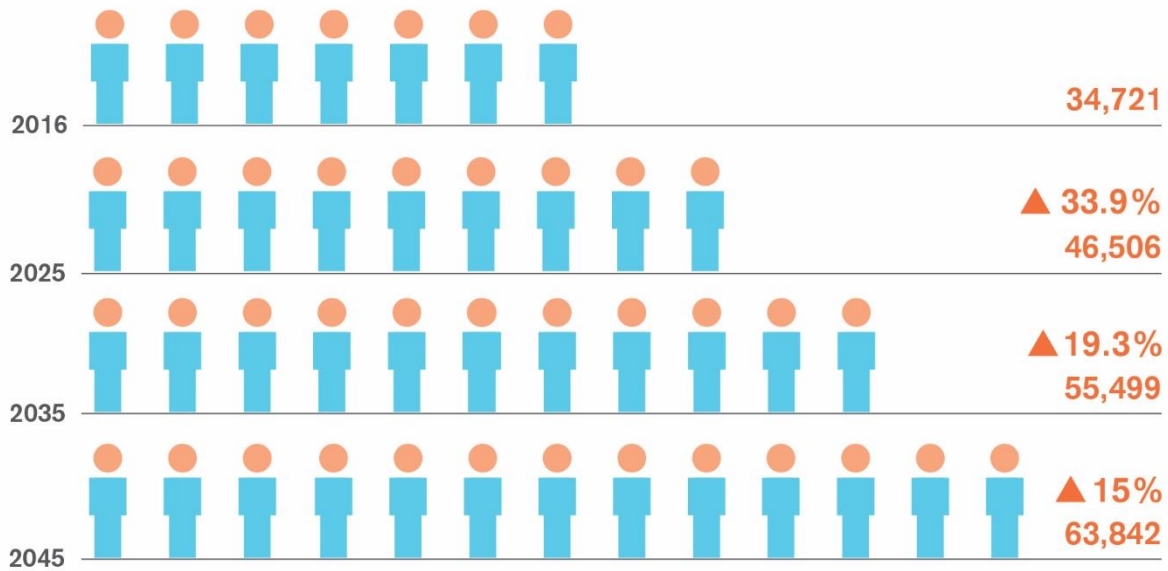

Factsheet - Queenstown Lakes District Regional Growth Projections (average day)

Residents

Overnight visitors